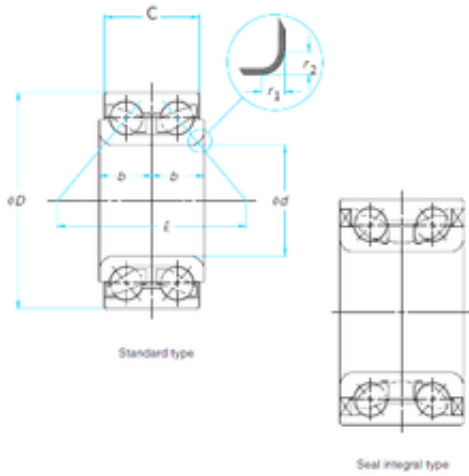

Lokong Bearing Co., Ltd.

45 mm x 84 mm x 42 mm SK907B Kobelco Excavator Accessories Bearing

Bearing No. 510050

Size	45x84x42 mm
Bore Diameter	45 mm
Outer Diameter	84 mm
Width	42 mm
d	45 mm
D	84 mm
B	42 mm

510050 Bearing 2D drawings and 3D CAD models